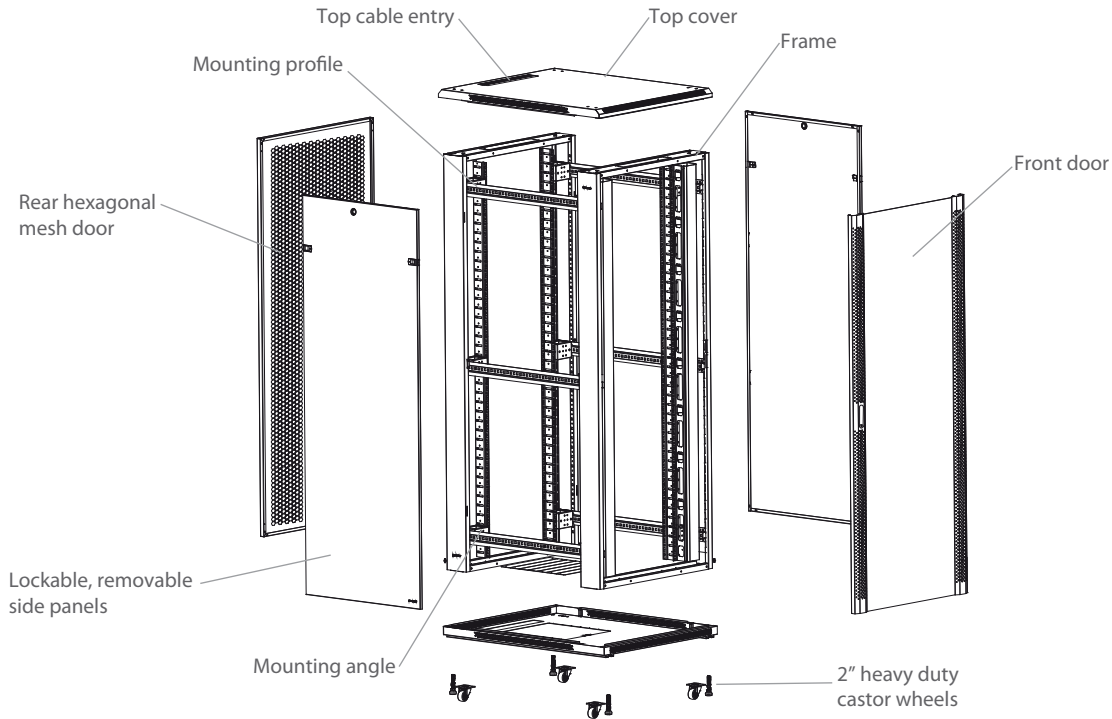

Diagram of SR Series 19" Network Server Cabinets

ALTERNATE CABINET SIZES & CONFIGURATIONS AVAILABLE ON REQUEST